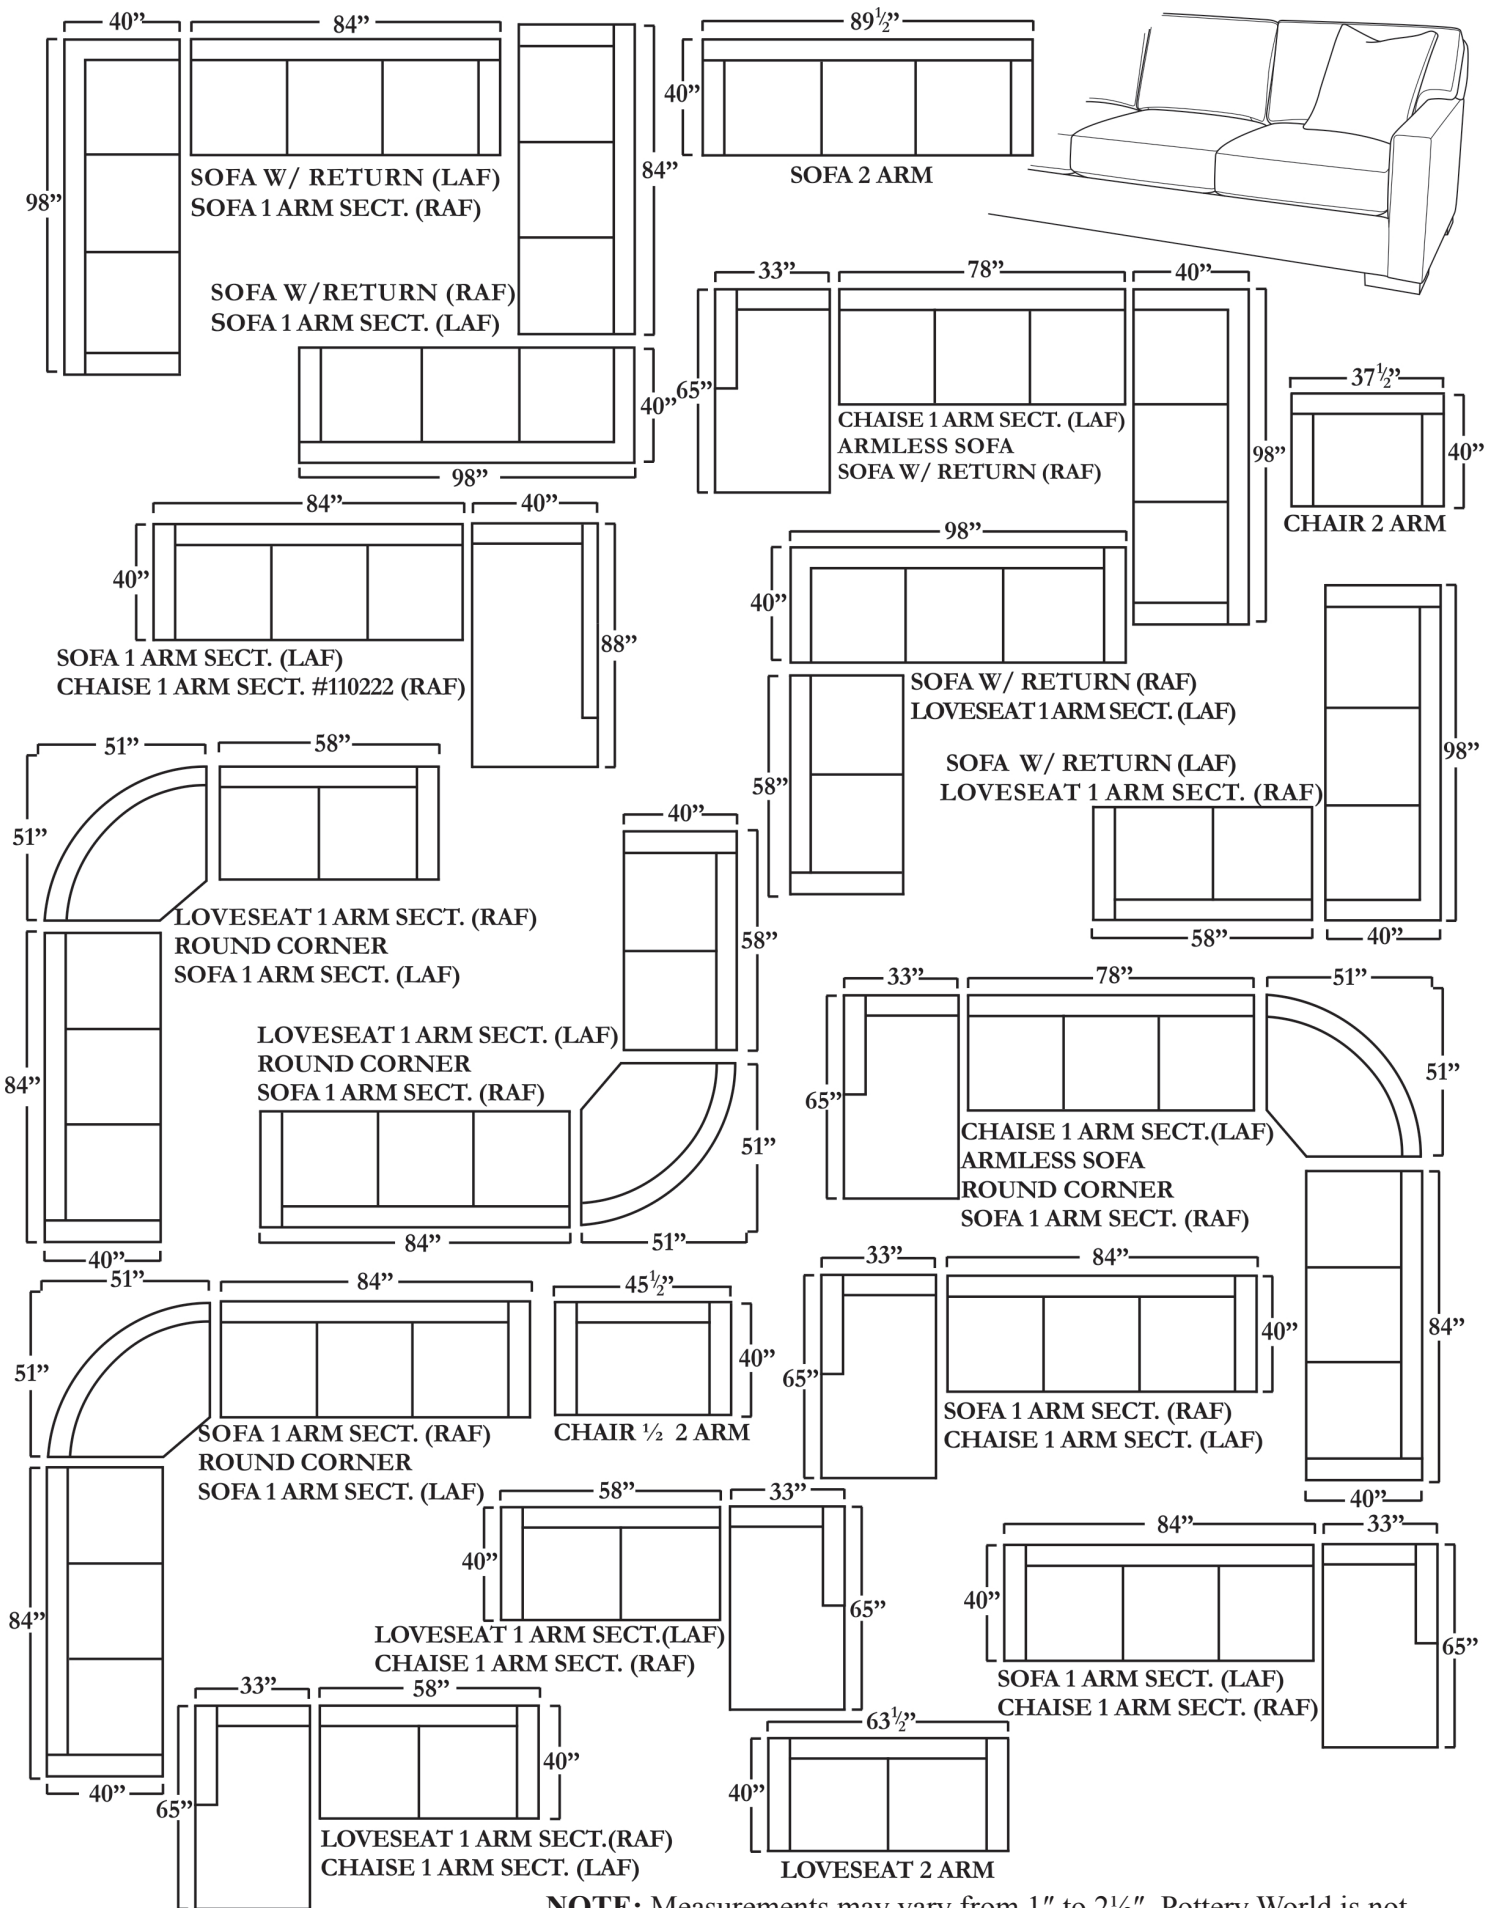

VANDORF SOFA

DISPLAYED SIZE: 89.5"W x 40"D x 37"H

ITEM: #22

PRICE: \$4,368.00

SPECIFICATIONS

Fabric: Cuddle Parchment BLU13-Grade 1

Frame: Pinewood and Hardwood Combination

Seat: Denier(Foam Encased with 0.8 Denier Microfiber Filling Down Envelope)

GRADE 1 FABRIC PRICING

Foam Seat & Polyester Back: \$2,676.00 | Denier Seat & Back: \$4,368.00

POTTERY WORLD
LUXURY HOME DECOR AND DESIGN

For more information/questions, please contact us at
info@potteryworld.com or give us a call at (916)-624-8080

NOTE: Measurements may vary from 1" to 2 1/2". Pottery World is not responsible for measurement variation.