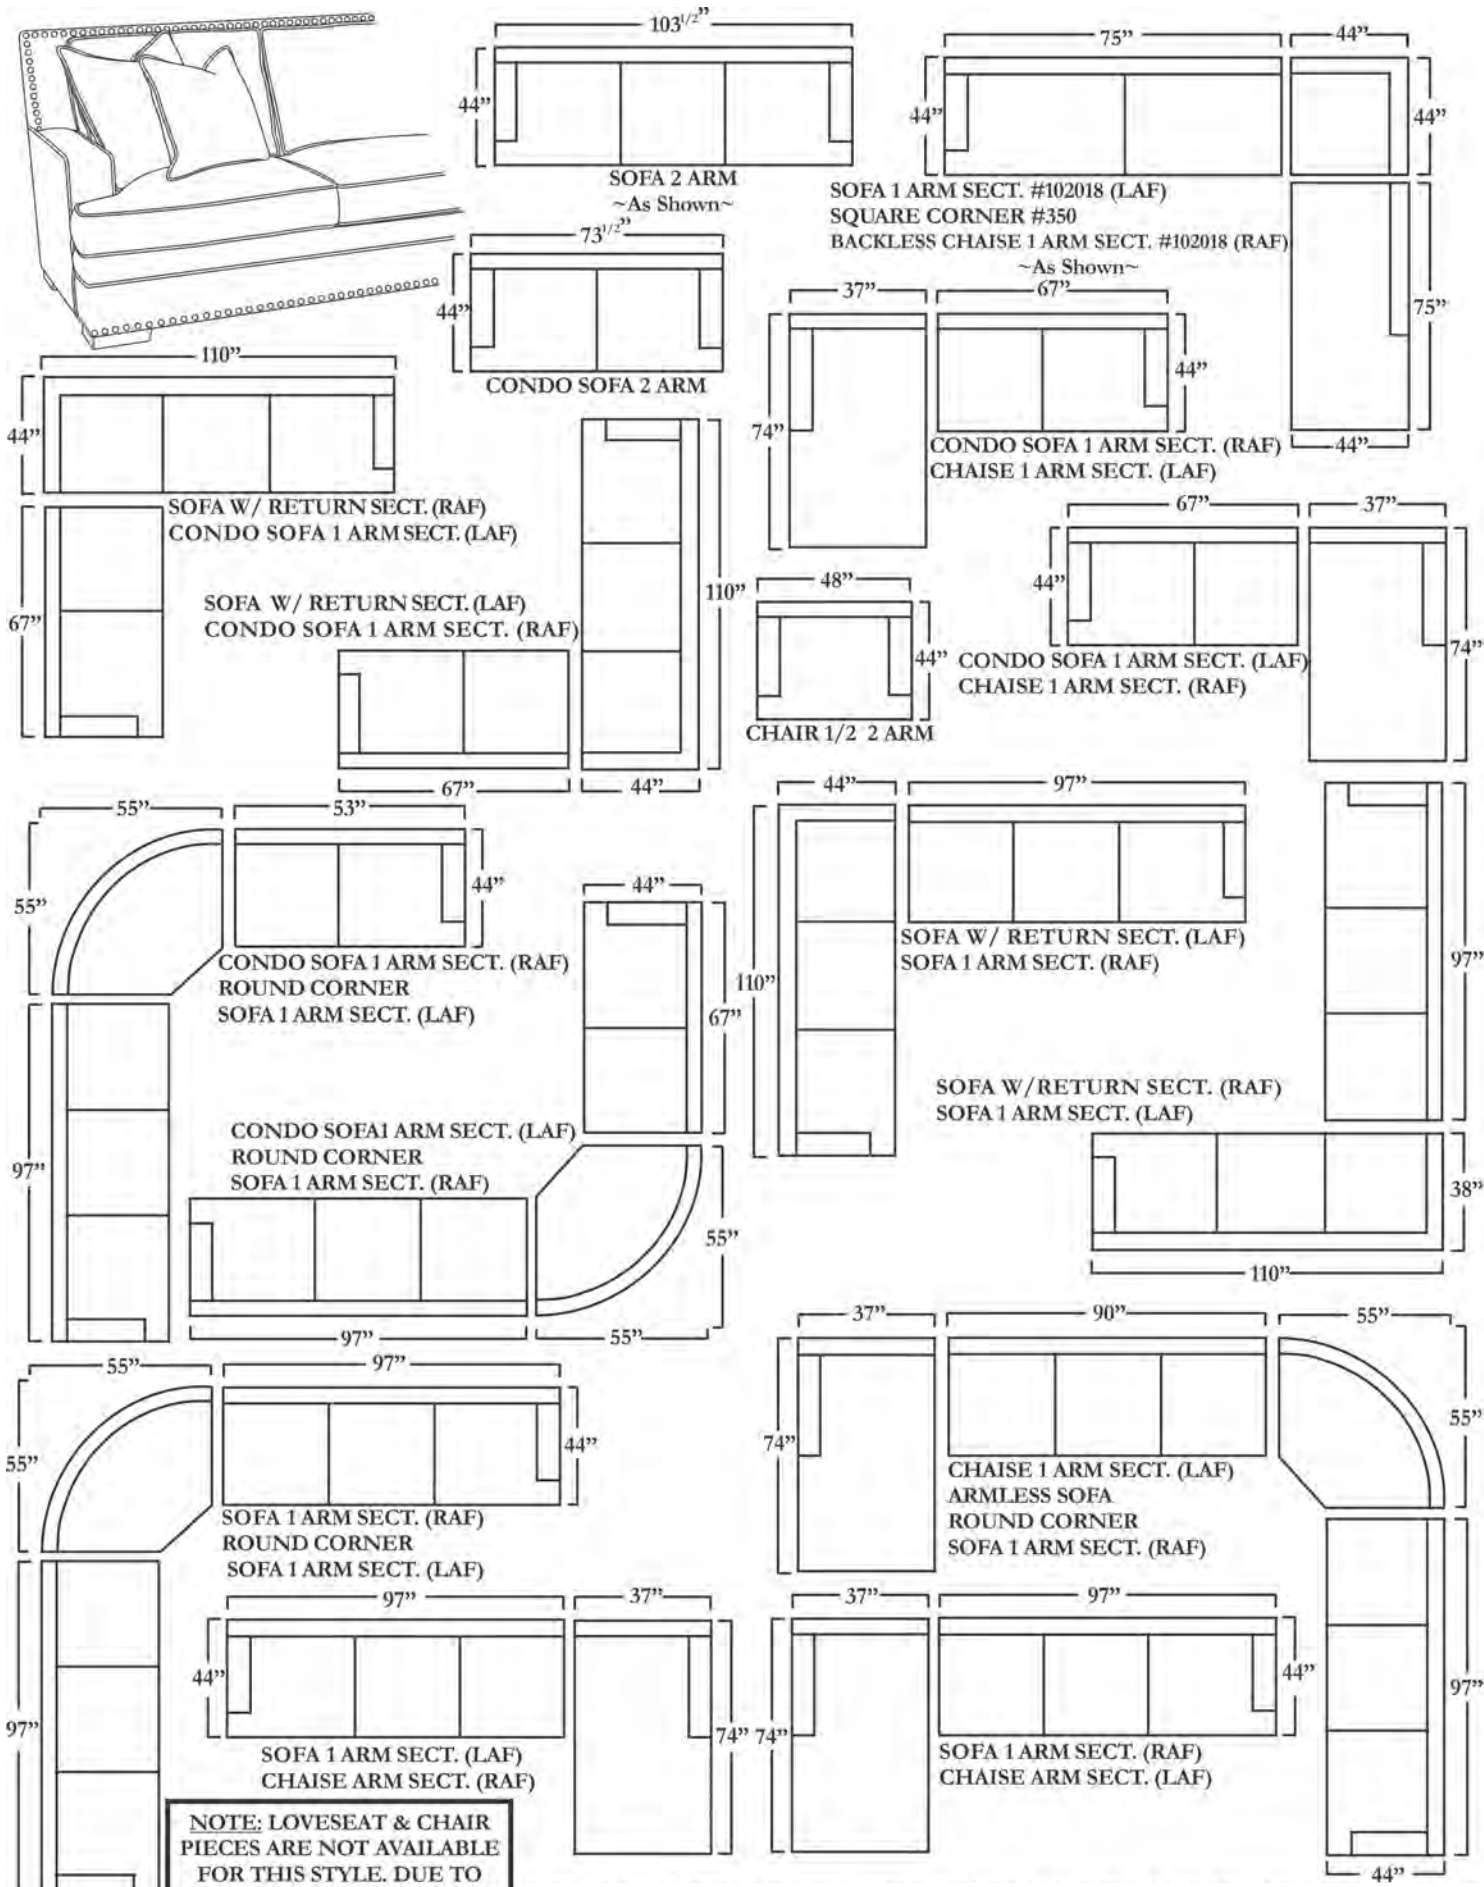

HEMLOCK SECTIONAL

DISPLAYED SIZE: 122"L x 122"W x 44"D x 39"H

ITEM: #42472

PRICE: \$6,156.00

SPECIFICATIONS

Fabric: Cashmere BLU8-Grade 1

Frame: Pinewood and Hardwood Combination

Seat: 2.0 lb Density Foam Core with a 3/4" Crown on Both Sides

GRADE 1 FABRIC PRICING

Foam Seat & Polyester Back: \$6,156.00 | Denier Seat & Back: \$10,731.00

POTTERY WORLD
LUXURY HOME DECOR AND DESIGN

For more information/questions, please contact us at
info@potteryworld.com or give us a call at (916)-624-8080

**NOTE: LOVESEAT & CHAIR
PIECES ARE NOT AVAILABLE
FOR THIS STYLE. DUE TO
THE STANDARD WIDTH OF
THE SEAT CUSHIONS ARE 30".**

NOTE: Measurements may vary from 1" to 2 1/2". Pottery World is not responsible for measurement variation.