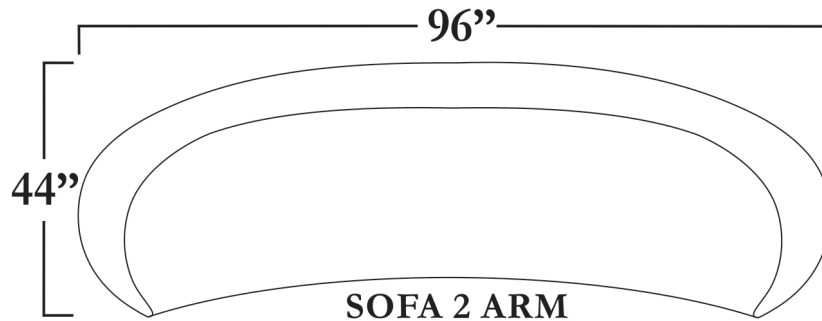

LOVESEAT 1 ARM SECT. #71023 (LAF)
LOVESEAT 1 ARM SECT. #71023 (RAF)

SOFA 2 ARM