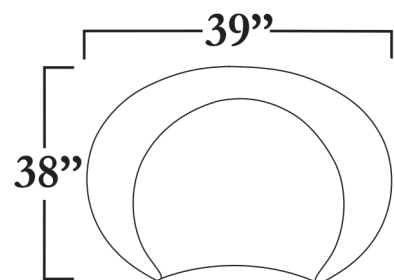

GRADE 1 FABRIC PRICING

Sofa 2 Arm: \$3,375.00

POTTERY WORLD
LUXURY HOME DECOR AND DESIGN

For more information/questions, please contact us at
info@potteryworld.com or give us a call at (916)-624-8080

NOTE: Measurements may vary from 1" to 2½". Pottery World is not responsible for measurement variation.

LOVESEAT 1 ARM SECT. #71023 (LAF)
LOVESEAT 1 ARM SECT. #71023 (RAF)

SOFA 2 ARM

CONDO SOFA 2 ARM

LOVESEAT 2 ARM

CHAIR 2 ARM