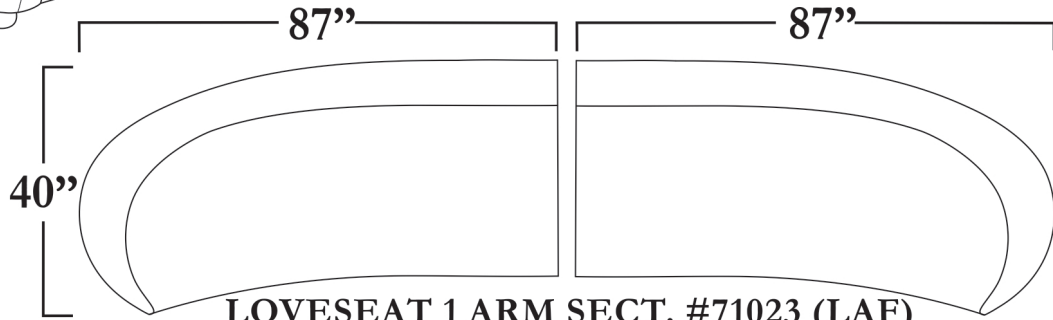

VERSAILE SOFA

DISPLAYED SIZE: 96"W x 44"D x 31.5"H

ITEM: #50209

PRICE: \$3,375.00

SPECIFICATIONS

Fabric: Lingo Linen G21-Grade 1

Frame: Pinewood and Hardwood Combination

Seat: 2.0 lb Density Foam Seat with a Layer of Memory Foam

GRADE 1 FABRIC PRICING

Sofa 2 Arm: \$3,375.00

POTTERY WORLD
LUXURY HOME DECOR AND DESIGN

For more information/questions, please contact us at
info@potteryworld.com or give us a call at (916)-624-8080

NOTE: Measurements may vary from 1" to 2½". Pottery World is not responsible for measurement variation.