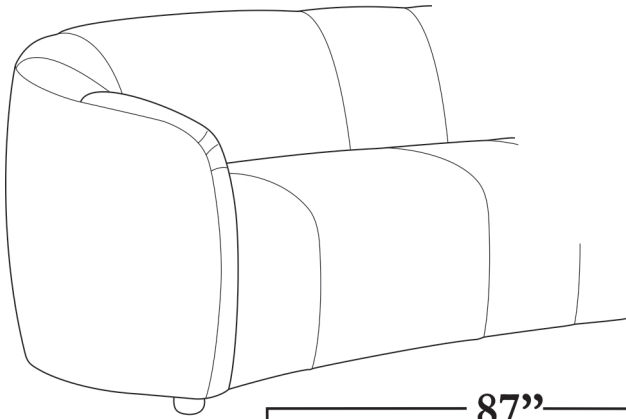

VERSAILE SOFA

DISPLAYED SIZE: 96"W x 44"D x 31.5"H

ITEM: #50209

PRICE: \$3,375.00

SPECIFICATIONS

Fabric: Lingo Linen G21-Grade 1

Frame: Pinewood and Hardwood Combination

Seat: 2.0 lb Density Foam Seat with a Layer of Memory Foam

GRADE 1 FABRIC PRICING

Sofa 2 Arm: \$3,375.00

POTTERY WORLD
LUXURY HOME DECOR AND DESIGN

For more information/questions, please contact us at
info@potteryworld.com or give us a call at (916)-624-8080

NOTE: Measurements may vary from 1" to 2½". Pottery World is not responsible for measurement variation.