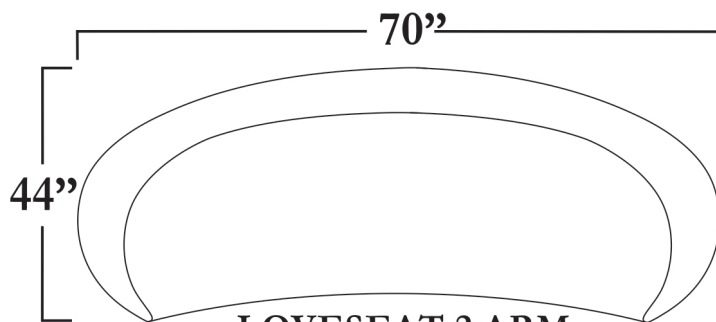

CONDO SOFA 2 ARM

LOVESEAT 2 ARM