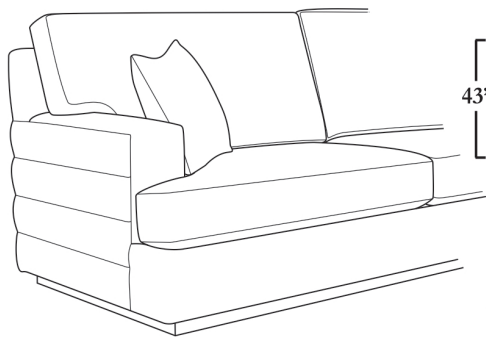

BESPOKE SOFA

DISPLAYED SIZE: 98"W x 43"D x 39"H

ITEM: #50210

PRICE: \$4,767.00

SPECIFICATIONS

Fabric: Luscious Doe BLU35-Grade 1

Frame: Pinewood and Hardwood Combination

Seat: Denier(Foam Encased with 0.8 Denier Microfiber Filling Down Envelope)

GRADE 1 FABRIC PRICING

Foam Seat & Polyester Back: \$3,417.00 | Denier Seat & Back: \$4,767.00

POTTERY WORLD
LUXURY HOME DECOR AND DESIGN

For more information/questions, please contact us at
info@potteryworld.com or give us a call at (916)-624-8080

SOFA 2 ARM
~As Shown~

CONDO SOFA W/ RETURN #21424 (LAF)
ARMLESS SOFA #21424
CHAISE 1 ARM SECT. #21424 (RAF)
~As Shown~

CONDO SOFA 2 ARM

SOFA W/ RETURN SECT. (RAF)
LOVESEAT 1 ARM SECT. (LAF)

SOFA W/ RETURN SECT. (LAF)
LOVESEAT 1 ARM SECT. (RAF)

CHAIR 1/2 2 ARM

LOVESEAT 2 ARM

LOVESEAT 1 ARM SECT. (LAF)
CHAISE 1 ARM SECT. (RAF)

LOVESEAT 1 ARM SECT. (RAF)
ROUND CORNER
SOFA 1 ARM SECT. (LAF)

LOVESEAT 1 ARM SECT. (LAF)
ROUND CORNER
SOFA 1 ARM SECT. (RAF)