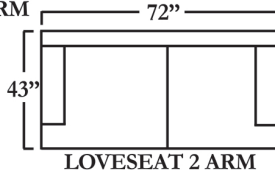

BESPOKE SOFA

DISPLAYED SIZE: 98"W x 43"D x 39"H

ITEM: #50210

PRICE: \$4,767.00

SPECIFICATIONS

Fabric: Luscious Doe BLU35-Grade 1

Frame: Pinewood and Hardwood Combination

Seat: Denier(Foam Encased with 0.8 Denier Microfiber Filling Down Envelope)

SOFA 2 ARM
~As Shown~

CONDO SOFA W/ RETURN #21424 (LAF)
ARMLESS SOFA #21424
CHAISE 1 ARM SECT. #21424 (RAF)
~As Shown~

CONDO SOFA 2 ARM

SOFA W/ RETURN SECT. (RAF)
LOVESEAT 1 ARM SECT. (LAF)

SOFA W/ RETURN SECT. (LAF)
LOVESEAT 1 ARM SECT. (RAF)

CHAIR 1/2 2 ARM

LOVESEAT 2 ARM

LOVESEAT 1 ARM SECT. (LAF)
CHAISE 1 ARM SECT. (RAF)

LOVESEAT 1 ARM SECT. (RAF)
ROUND CORNER
SOFA 1 ARM SECT. (LAF)

LOVESEAT 1 ARM SECT. (LAF)
ROUND CORNER
SOFA 1 ARM SECT. (RAF)