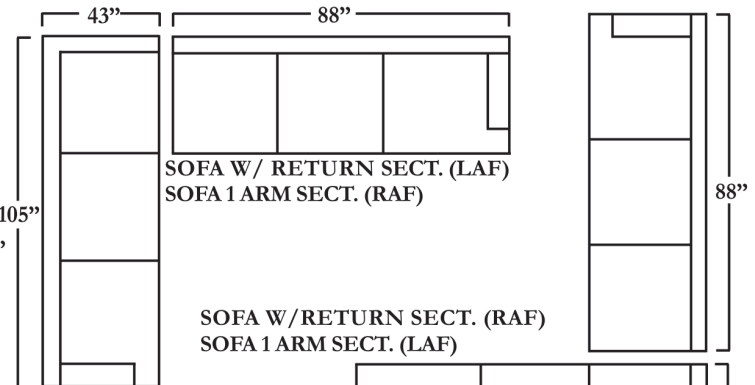

CHAIR 1/2 2 ARM

LOVESEAT 2 ARM

LOVESEAT 1 ARM SECT. (LAF)
CHAISE 1 ARM SECT. (RAF)

LOVESEAT 1 ARM SECT. (RAF)
ROUND CORNER
SOFA 1 ARM SECT. (LAF)

LOVESEAT 1 ARM SECT. (LAF)
ROUND CORNER
SOFA 1 ARM SECT. (RAF)

SOFA W/ RETURN SECT. (LAF)
SOFA 1 ARM SECT. (RAF)

SOFA W/ RETURN SECT. (RAF)
SOFA 1 ARM SECT. (LAF)

SOFA 1 ARM SECT. (RAF)
ROUND CORNER
SOFA 1 ARM SECT. (LAF)

SOFA 1 ARM SECT. (LAF)
CHAISE 1 ARM SECT. (RAF)

CHAISE 1 ARM SECT. (LAF)
ARMLESS SOFA
ROUND CORNER
SOFA 1 ARM SECT. (RAF)

SOFA 1 ARM SECT. (RAF)
CHAISE 1 ARM SECT. (LAF)

NOTE: Measurements may vary from 1" to 2 1/2". Pottery World is not responsible for measurement variation.