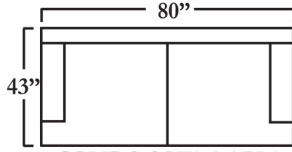

SOFA 2 ARM
~As Shown~

CONDO SOFA 2 ARM