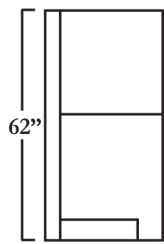

BESPOKE SOFA

DISPLAYED SIZE: 98"W x 43"D x 39"H

ITEM: #50210

PRICE: \$4,767.00

SPECIFICATIONS

Fabric: Luscious Doe BLU35-Grade 1

Frame: Pinewood and Hardwood Combination

Seat: Denier(Foam Encased with 0.8 Denier Microfiber Filling Down Envelope)

SOFA 2 ARM
~As Shown~

CONDO SOFA W/ RETURN #21424 (LAF)
ARMLESS SOFA #21424
CHAISE 1 ARM SECT. #21424 (RAF)
~As Shown~

CONDO SOFA 2 ARM

SOFA W/ RETURN SECT. (RAF)
LOVESEAT 1 ARM SECT. (LAF)

SOFA W/ RETURN SECT. (LAF)
LOVESEAT 1 ARM SECT. (RAF)

CHAIR 1/2 2 ARM

LOVESEAT 2 ARM

LOVESEAT 1 ARM SECT. (LAF)
CHAISE 1 ARM SECT. (RAF)

LOVESEAT 1 ARM SECT. (RAF)
ROUND CORNER
SOFA 1 ARM SECT. (LAF)

LOVESEAT 1 ARM SECT. (LAF)
ROUND CORNER
SOFA 1 ARM SECT. (RAF)

CHAISE 1 ARM SECT. (LAF)
ARMLESS SOFA
ROUND CORNER
SOFA 1 ARM SECT. (RAF)

SOFA 1 ARM SECT. (RAF)
CHAISE 1 ARM SECT. (LAF)

NOTE: Measurements may vary from 1" to 2 1/2". Pottery World is not responsible for measurement variation.