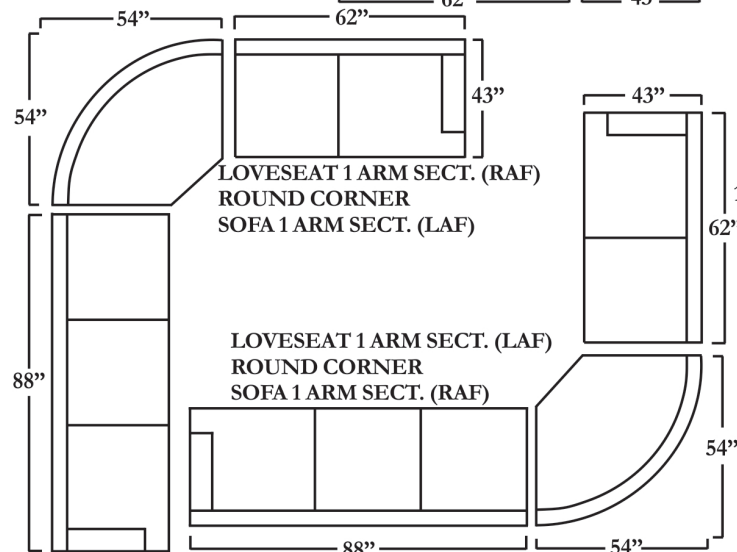

BESPOKE SOFA

DISPLAYED SIZE: 98"W x 43"D x 39"H

ITEM: #50210

PRICE: \$4,767.00

SPECIFICATIONS

Fabric: Luscious Doe BLU35-Grade 1

Frame: Pinewood and Hardwood Combination

Seat: Denier(Foam Encased with 0.8 Denier Microfiber Filling Down Envelope)

SOFA 2 ARM
~As Shown~

CONDO SOFA W/ RETURN #21424 (LAF)
ARMLESS SOFA #21424
CHAISE 1 ARM SECT. #21424 (RAF)
~As Shown~

CONDO SOFA 2 ARM

SOFA W/ RETURN SECT. (RAF)
LOVESEAT 1 ARM SECT. (LAF)

SOFA W/ RETURN SECT. (LAF)
LOVESEAT 1 ARM SECT. (RAF)

CHAIR 1/2 2 ARM

LOVESEAT 2 ARM

LOVESEAT 1 ARM SECT. (LAF)
CHAISE 1 ARM SECT. (RAF)

LOVESEAT 1 ARM SECT. (RAF)
ROUND CORNER
SOFA 1 ARM SECT. (LAF)

LOVESEAT 1 ARM SECT. (LAF)
ROUND CORNER
SOFA 1 ARM SECT. (RAF)

CHAISE 1 ARM SECT. (LAF)
ARMLESS SOFA
ROUND CORNER
SOFA 1 ARM SECT. (RAF)

SOFA 1 ARM SECT. (RAF)
CHAISE 1 ARM SECT. (LAF)

NOTE: Measurements may vary from 1" to 2 1/2". Pottery World is not responsible for measurement variation.