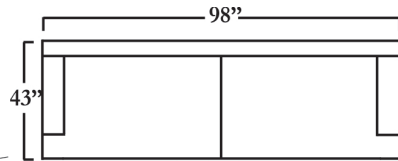

BESPOKE SOFA

DISPLAYED SIZE: 98"W x 43"D x 39"H

ITEM: #50210

PRICE: \$4,767.00

SPECIFICATIONS

Fabric: Luscious Doe BLU35-Grade 1

Frame: Pinewood and Hardwood Combination

Seat: Denier(Foam Encased with 0.8 Denier Microfiber Filling Down Envelope)

GRADE 1 FABRIC PRICING

Foam Seat & Polyester Back: \$3,417.00 | Denier Seat & Back: \$4,767.00

POTTERY WORLD
LUXURY HOME DECOR AND DESIGN

For more information/questions, please contact us at
info@potteryworld.com or give us a call at (916)-624-8080