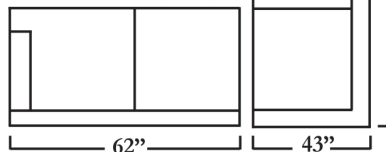

BESPOKE SOFA

DISPLAYED SIZE: 98"W x 43"D x 39"H

ITEM: #50210

PRICE: \$4,767.00

SPECIFICATIONS

Fabric: Luscious Doe BLU35-Grade 1

Frame: Pinewood and Hardwood Combination

Seat: Denier(Foam Encased with 0.8 Denier Microfiber Filling Down Envelope)

SOFA 2 ARM
~As Shown~

CONDO SOFA W/ RETURN #21424 (LAF)
ARMLESS SOFA #21424
CHAISE 1 ARM SECT. #21424 (RAF)
~As Shown~

CONDO SOFA 2 ARM

SOFA W/ RETURN SECT. (RAF)
LOVESEAT 1 ARM SECT. (LAF)

SOFA W/ RETURN SECT. (LAF)
LOVESEAT 1 ARM SECT. (RAF)

CHAIR 1/2 2 ARM

LOVESEAT 2 ARM

LOVESEAT 1 ARM SECT. (LAF)
CHAISE 1 ARM SECT. (RAF)

LOVESEAT 1 ARM SECT. (RAF)
ROUND CORNER
SOFA 1 ARM SECT. (LAF)

LOVESEAT 1 ARM SECT. (LAF)
ROUND CORNER
SOFA 1 ARM SECT. (RAF)