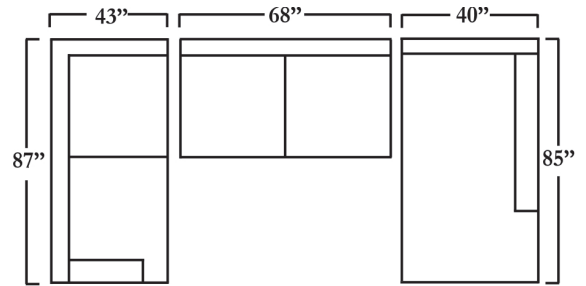

CONDO SOFA W/ RETURN #21424 (LAF)
ARMLESS SOFA #21424
CHAISE 1 ARM SECT. #21424 (RAF)
~As Shown~