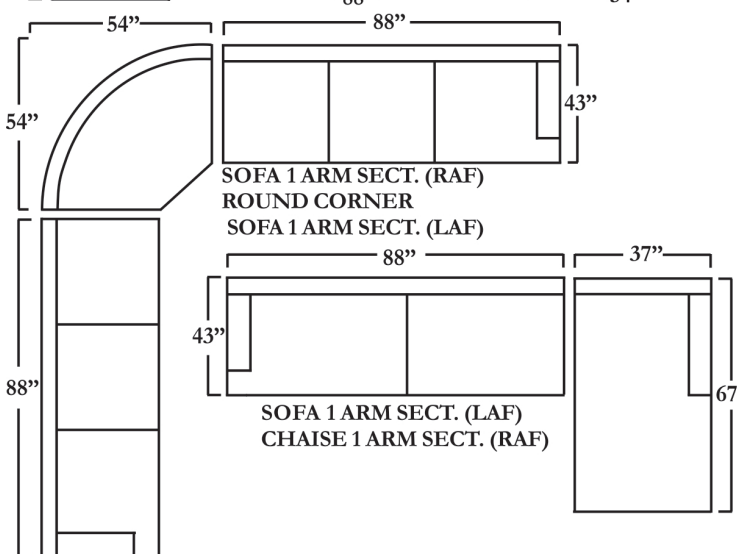

CHAIR 1/2 2 ARM

LOVESEAT 2 ARM

LOVESEAT 1 ARM SECT. (LAF)
CHAISE 1 ARM SECT. (RAF)

LOVESEAT 1 ARM SECT. (RAF)
ROUND CORNER
SOFA 1 ARM SECT. (LAF)

LOVESEAT 1 ARM SECT. (LAF)
ROUND CORNER
SOFA 1 ARM SECT. (RAF)

SOFA W/ RETURN SECT. (LAF)
SOFA 1 ARM SECT. (RAF)

SOFA W/ RETURN SECT. (RAF)
SOFA 1 ARM SECT. (LAF)

SOFA 1 ARM SECT. (RAF)
ROUND CORNER
SOFA 1 ARM SECT. (LAF)

SOFA 1 ARM SECT. (LAF)
CHAISE 1 ARM SECT. (RAF)

CHAISE 1 ARM SECT. (LAF)
ARMLESS SOFA
ROUND CORNER
SOFA 1 ARM SECT. (RAF)

SOFA 1 ARM SECT. (RAF)
CHAISE 1 ARM SECT. (LAF)

NOTE: Measurements may vary from 1" to 2 1/2". Pottery World is not responsible for measurement variation.