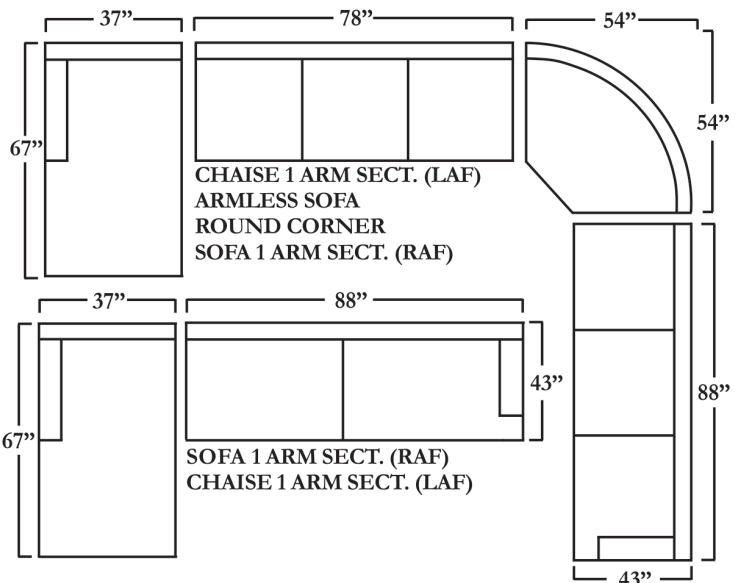

BESPOKE SOFA

DISPLAYED SIZE: 98"W x 43"D x 39"H

ITEM: #50210

PRICE: \$4,767.00

SPECIFICATIONS

Fabric: Luscious Doe BLU35-Grade 1

Frame: Pinewood and Hardwood Combination

Seat: Denier(Foam Encased with 0.8 Denier Microfiber Filling Down Envelope)

CHAIR 1/2 2 ARM

LOVESEAT 2 ARM

LOVESEAT 1 ARM SECT. (LAF)
CHAISE 1 ARM SECT. (RAF)

LOVESEAT 1 ARM SECT. (RAF)
ROUND CORNER
SOFA 1 ARM SECT. (LAF)

LOVESEAT 1 ARM SECT. (LAF)
ROUND CORNER
SOFA 1 ARM SECT. (RAF)

SOFA W/ RETURN SECT. (LAF)
SOFA 1 ARM SECT. (RAF)

SOFA W/ RETURN SECT. (RAF)
SOFA 1 ARM SECT. (LAF)

SOFA 1 ARM SECT. (RAF)
ROUND CORNER
SOFA 1 ARM SECT. (LAF)

SOFA 1 ARM SECT. (LAF)
CHAISE 1 ARM SECT. (RAF)

CHAISE 1 ARM SECT. (LAF)
ARMLESS SOFA
ROUND CORNER
SOFA 1 ARM SECT. (RAF)

SOFA 1 ARM SECT. (RAF)
CHAISE 1 ARM SECT. (LAF)

NOTE: Measurements may vary from 1" to 2 1/2". Pottery World is not responsible for measurement variation.