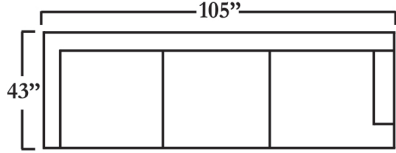

SOFA W/ RETURN SECT. (RAF)
LOVESEAT 1 ARM SECT. (LAF)