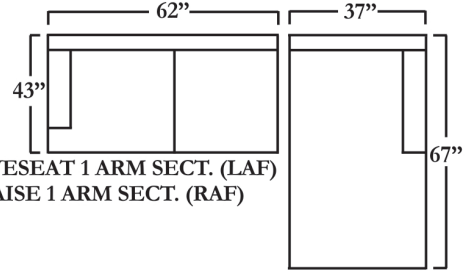

SOFA 2 ARM
~As Shown~

CONDO SOFA W/ RETURN #21424 (LAF)
ARMLESS SOFA #21424
CHAISE 1 ARM SECT. #21424 (RAF)
~As Shown~

CONDO SOFA 2 ARM

SOFA W/ RETURN SECT. (RAF)
LOVESEAT 1 ARM SECT. (LAF)

SOFA W/ RETURN SECT. (LAF)
LOVESEAT 1 ARM SECT. (RAF)

CHAIR 1/2 2 ARM

LOVESEAT 2 ARM

LOVESEAT 1 ARM SECT. (LAF)
CHAISE 1 ARM SECT. (RAF)

LOVESEAT 1 ARM SECT. (RAF)
ROUND CORNER
SOFA 1 ARM SECT. (LAF)

LOVESEAT 1 ARM SECT. (LAF)
ROUND CORNER
SOFA 1 ARM SECT. (RAF)

CHAISE 1 ARM SECT. (LAF)
ARMLESS SOFA
ROUND CORNER
SOFA 1 ARM SECT. (RAF)

SOFA 1 ARM SECT. (RAF)
CHAISE 1 ARM SECT. (LAF)

NOTE: Measurements may vary from 1" to 2 1/2". Pottery World is not responsible for measurement variation.