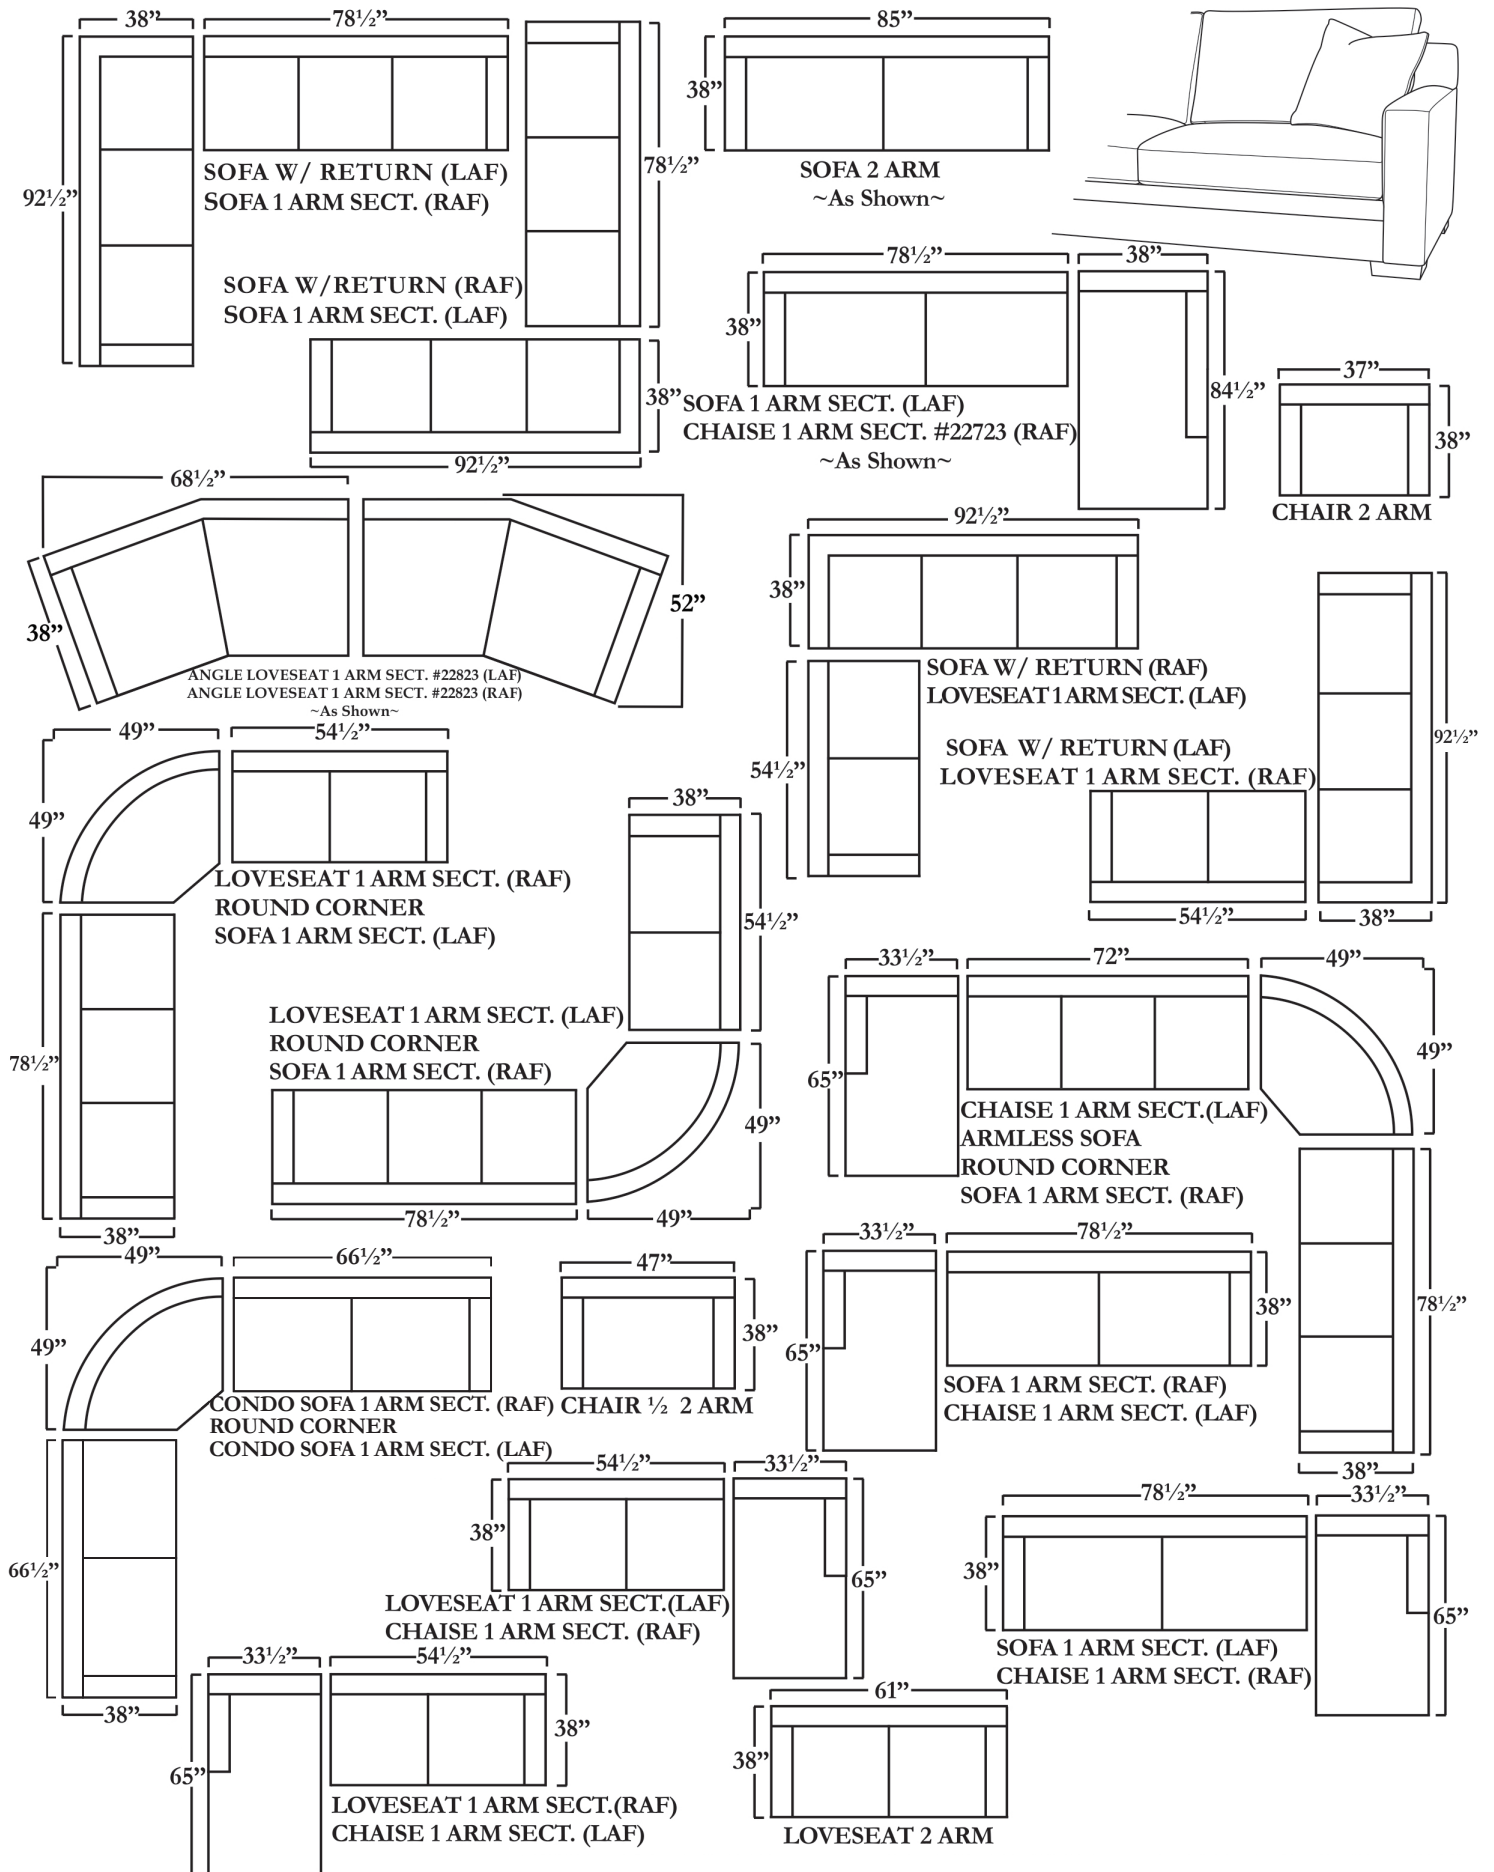

LEXINGTON SECTIONAL

DISPLAYED SIZE: 115.5"L x 115.5"W x 38"D x 35"H

ITEM: #6685

PRICE: \$7,230.00

SPECIFICATIONS

Fabric: Amazon Pecan Y2-Grade 1

Frame: Pinewood and Hardwood Combination

Seat: 2.0 lb Density Foam Core with a 3/4" Crown on Both Sides

GRADE 1 FABRIC PRICING

Foam Seat & Polyester Back: \$5,055.00 | Denier Seat & Back: \$8,655.00

POTTERY WORLD
LUXURY HOME DECOR AND DESIGN

For more information/questions, please contact us at
info@potteryworld.com or give us a call at (916)-624-8080

NOTE: Measurements may vary from 1" to 2 1/2". Pottery World is not responsible for measurement variation.