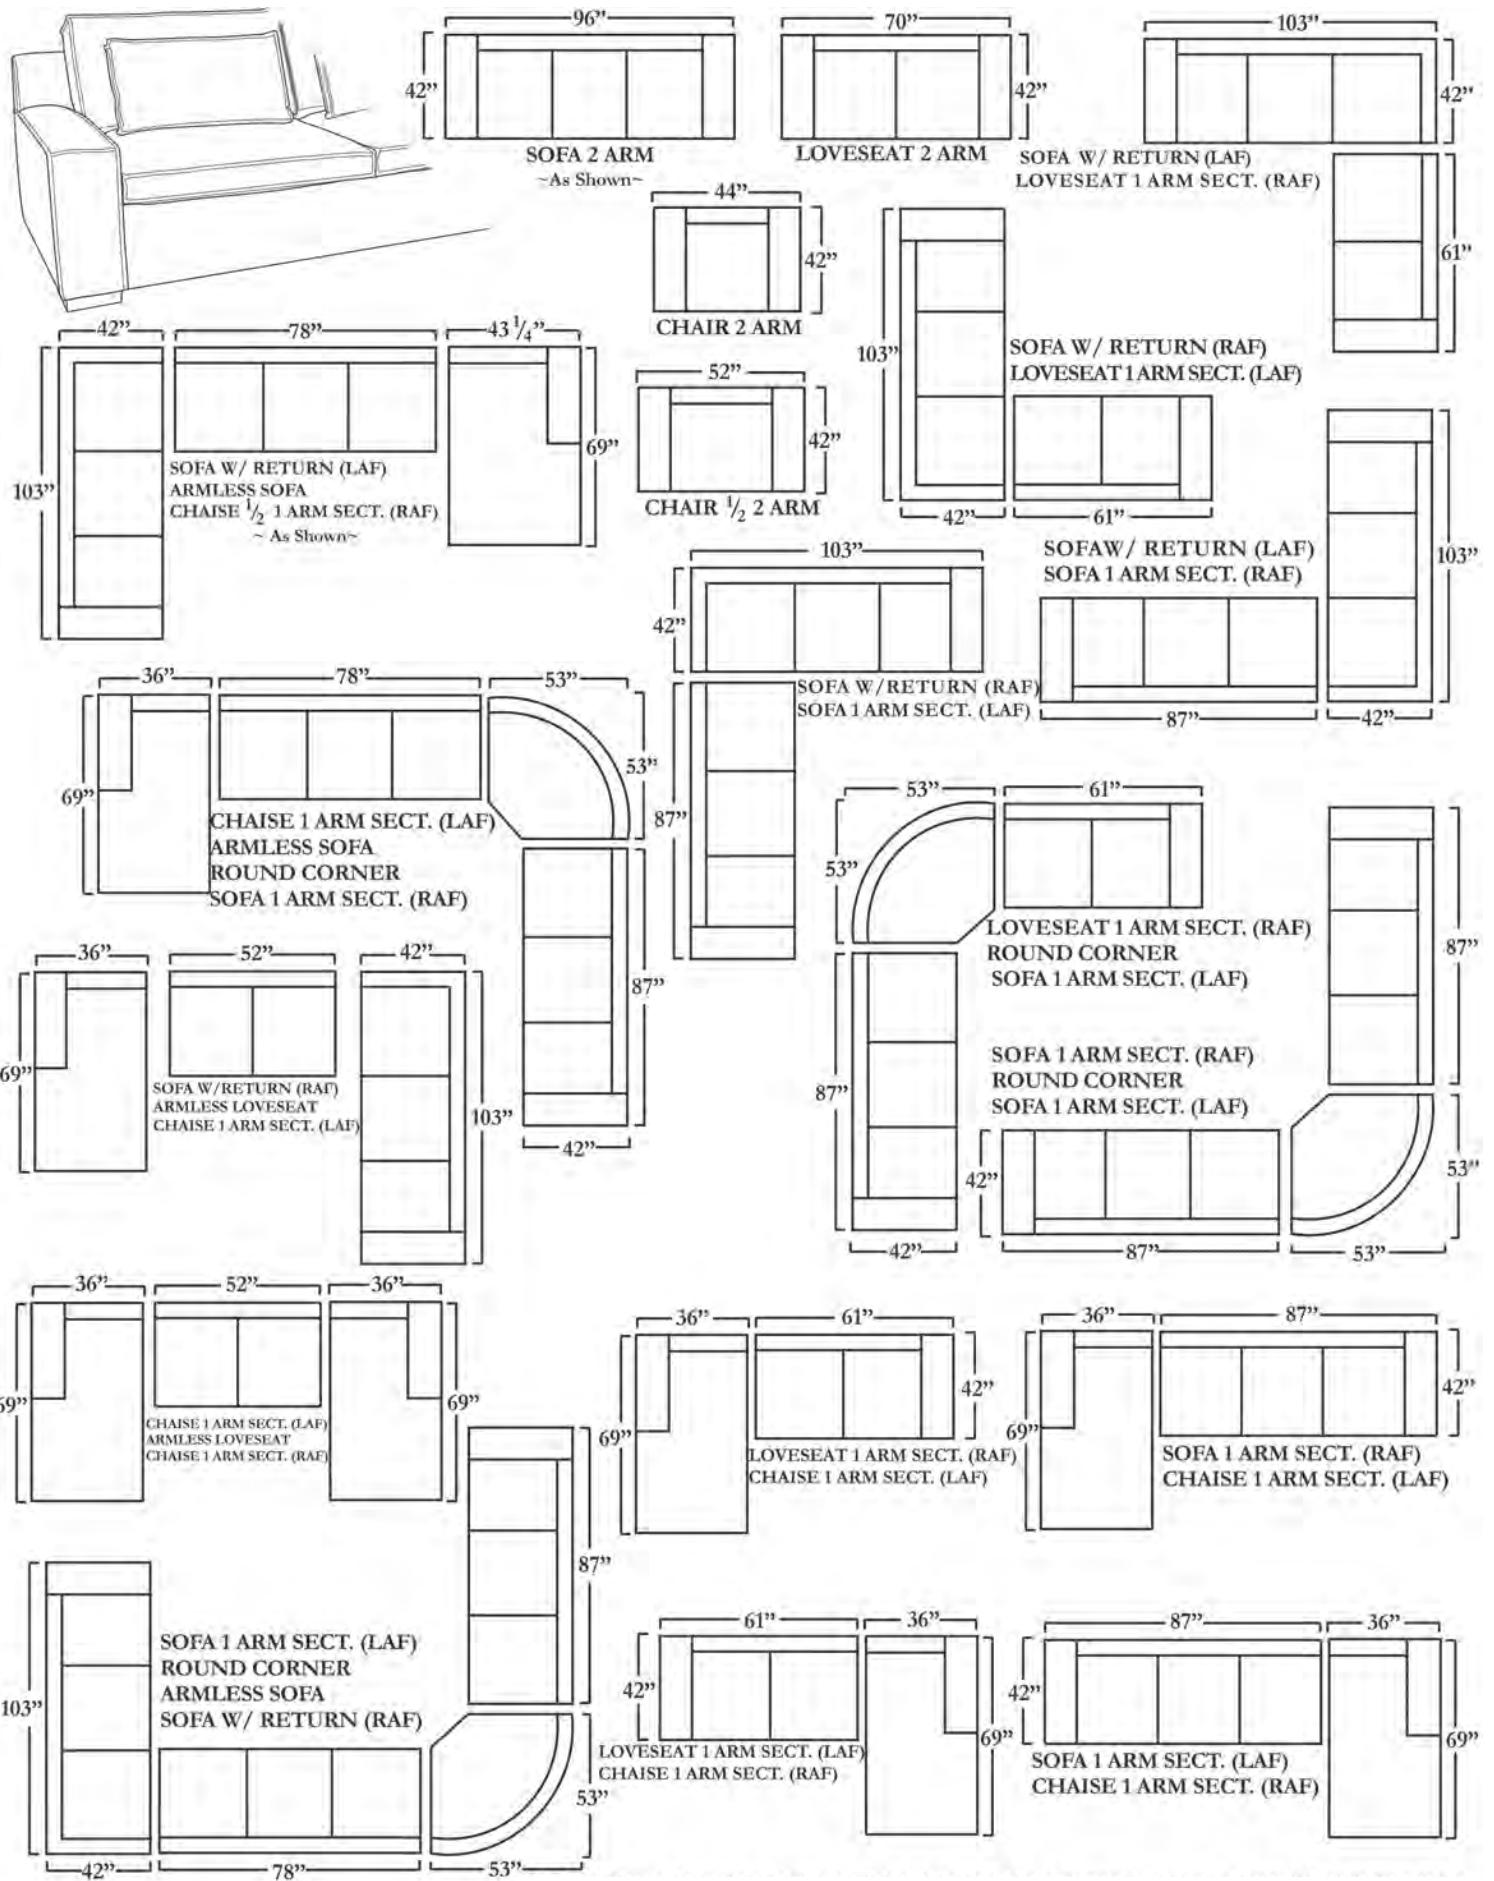

GLASGOW SOFA

DISPLAYED SIZE: 96"W x 42"D x 37"H

ITEM: #794

PRICE: \$4,630.00

SPECIFICATIONS

Fabric: Hampstead Dove BLUE23-Grade 1

Frame: Pinewood and Hardwood Combination

Seat: Denier(Foam Encased with 0.8 Denier Microfiber Filling Down Envelope)

GRADE 1 FABRIC PRICING

Foam Seat & Polyester Back: \$2,382.00 | Denier Seat & Back: \$4,350.00

POTTERY WORLD
LUXURY HOME DECOR AND DESIGN

For more information/questions, please contact us at
info@potteryworld.com or give us a call at (916)-624-8080

NOTE: Measurements may vary from 1" to 2½". Pottery World is not responsible for measurement variation.