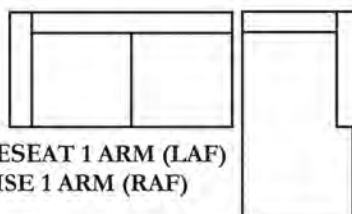

SOFA W/ RETURN (RAF)
ARMLESS SOFA
CHAISE 1 ARM (LAF)

CHAISE 1 ARM (LAF)
ARMLESS SOFA
ROUND CORNER
SOFA 1 ARM (RAF)

LOVESEAT 1 ARM (RAF)
ROUND CORNER
SOFA 1 ARM (LAF)

LOVESEAT 1 ARM (LAF)
ROUND CORNER
SOFA 1 ARM (RAF)

SOFA 1 ARM (RAF)
ROUND CORNER
SOFA 1 ARM (LAF)

CHAIR 1/2 2 ARM

LOVESEAT 1 ARM (RAF)
CHAISE 1 ARM (LAF)

SOFA 1 ARM (LAF)
CHAISE 1 ARM (RAF)

LOVESEAT 1 ARM (LAF)
CHAISE 1 ARM (RAF)

SOFA 1 ARM (RAF)
CHAISE 1 ARM (LAF)

SOFA 2 ARM
~As Shown~

NOTE: Measurements may vary from 1" to 2 1/2". Pottery World is not responsible for measurement variation.