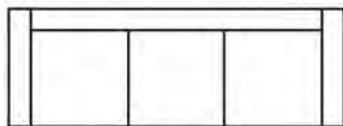

SOFA W/ RETURN (RAF)
ARMLESS SOFA
CHAISE 1 ARM (LAF)

CHAISE 1 ARM (LAF)
ARMLESS SOFA
ROUND CORNER
SOFA 1 ARM (RAF)

LOVESEAT 1 ARM (RAF)
ROUND CORNER
SOFA 1 ARM (LAF)

LOVESEAT 1 ARM (LAF)
ROUND CORNER
SOFA 1 ARM (RAF)

SOFA 1 ARM (RAF)
ROUND CORNER
SOFA 1 ARM (LAF)

CHAIR 1/2 2 ARM

LOVESEAT 1 ARM (RAF)
CHAISE 1 ARM (LAF)

SOFA 1 ARM (LAF)
CHAISE 1 ARM (RAF)

LOVESEAT 1 ARM (LAF)
CHAISE 1 ARM (RAF)

SOFA 1 ARM (RAF)
CHAISE 1 ARM (LAF)

SOFA 2 ARM
~As Shown~

NOTE: Measurements may vary from 1" to 2 1/2". Pottery World is not responsible for measurement variation.