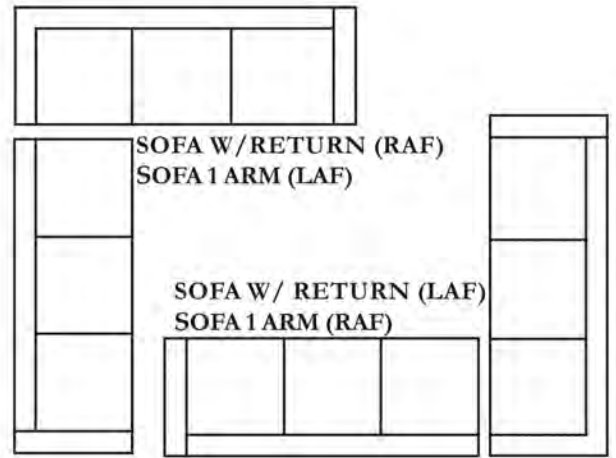

GRADE 1 FABRIC PRICING

Foam Seat & Polyester Back: \$2,244.00 | Denier Seat & Back: \$3,936.00

POTTERY WORLD
LUXURY HOME DECOR AND DESIGN

For more information/questions, please contact us at
info@potteryworld.com or give us a call at (916)-624-8080

SOFA 1 ARM #8911 (LAF)
CHAISE 1 ARM #8911 (RAF)
~As Shown~

SOFA W/ RETURN (RAF)
SOFA 1 ARM (LAF)

SOFA W/ RETURN (LAF)
SOFA 1 ARM (RAF)

SOFA W/ RETURN (RAF)
LOVESEAT 1 ARM (LAF)

SOFA W/ RETURN (LAF)
LOVESEAT 1 ARM (RAF)