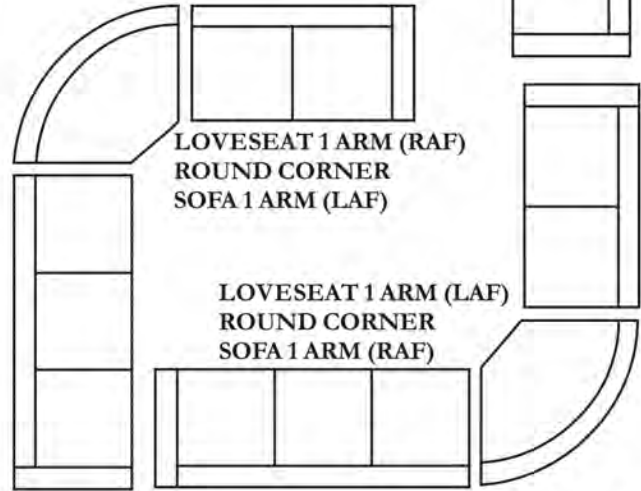

GRADE 1 FABRIC PRICING

Foam Seat & Polyester Back: \$2,244.00 | Denier Seat & Back: \$3,936.00

POTTERY WORLD
LUXURY HOME DECOR AND DESIGN

For more information/questions, please contact us at
info@potteryworld.com or give us a call at (916)-624-8080

SOFA 1 ARM #8911 (LAF)
CHAISE 1 ARM #8911 (RAF)
~As Shown~

SOFA W/ RETURN (RAF)
SOFA 1 ARM (LAF)

SOFA W/ RETURN (LAF)
SOFA 1 ARM (RAF)

SOFA W/ RETURN (RAF)
LOVESEAT 1 ARM (LAF)

SOFA W/ RETURN (LAF)
LOVESEAT 1 ARM (RAF)

SOFA W/ RETURN (RAF)
ARMLESS SOFA
CHAISE 1 ARM (LAF)

CHAISE 1 ARM (LAF)
ARMLESS SOFA
ROUND CORNER
SOFA 1 ARM (RAF)

LOVESEAT 1 ARM (RAF)
ROUND CORNER
SOFA 1 ARM (LAF)

LOVESEAT 1 ARM (LAF)
ROUND CORNER
SOFA 1 ARM (RAF)

SOFA 1 ARM (RAF)
ROUND CORNER
SOFA 1 ARM (LAF)

CHAIR 1/2 2 ARM

LOVESEAT 1 ARM (RAF)
CHAISE 1 ARM (LAF)

SOFA 1 ARM (LAF)
CHAISE 1 ARM (RAF)

LOVESEAT 1 ARM (LAF)
CHAISE 1 ARM (RAF)

SOFA 1 ARM (RAF)
CHAISE 1 ARM (LAF)