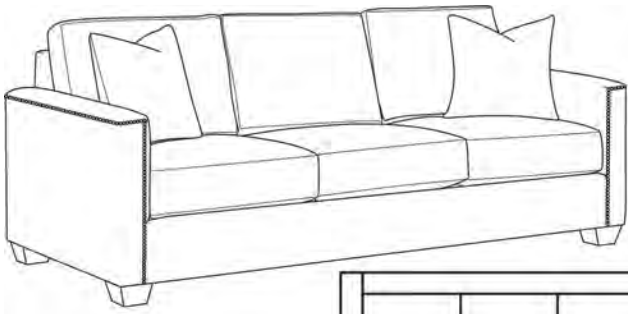

MASON SOFA

DISPLAYED SIZE: 89"W x 37"D x 37"H

ITEM: #872

PRICE: \$4,169.98

SPECIFICATIONS

Fabric: Ease Timber (DISCONTINUED)

Frame: Pinewood and Hardwood Combination

Seat: Denier(Foam Encased with 0.8 Denier Microfiber Filling Down Envelope)

GRADE 1 FABRIC PRICING

Foam Seat & Polyester Back: \$2,244.00 | Denier Seat & Back: \$3,936.00

POTTERY WORLD
LUXURY HOME DECOR AND DESIGN

For more information/questions, please contact us at
info@potteryworld.com or give us a call at (916)-624-8080

SOFA W/ RETURN (RAF)
ARMLESS SOFA
CHAISE 1 ARM (LAF)

CHAISE 1 ARM (LAF)
ARMLESS SOFA
ROUND CORNER
SOFA 1 ARM (RAF)

LOVESEAT 1 ARM (RAF)
ROUND CORNER
SOFA 1 ARM (LAF)

LOVESEAT 1 ARM (LAF)
ROUND CORNER
SOFA 1 ARM (RAF)