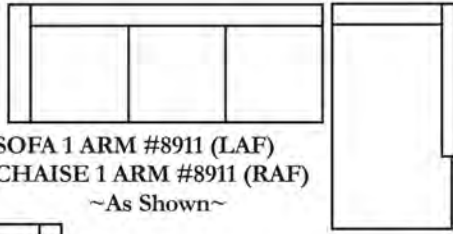

NOTE: Measurements may vary from 1" to 2 1/2". Pottery World is not responsible for measurement variation.