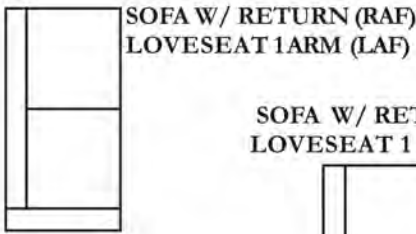

GRADE 1 FABRIC PRICING

Foam Seat & Polyester Back: \$2,244.00 | Denier Seat & Back: \$3,936.00

POTTERY WORLD
LUXURY HOME DECOR AND DESIGN

For more information/questions, please contact us at
info@potteryworld.com or give us a call at (916)-624-8080

SOFA 1 ARM #8911 (LAF)
CHAISE 1 ARM #8911 (RAF)
~As Shown~

SOFA W/ RETURN (RAF)
SOFA 1 ARM (LAF)

SOFA W/ RETURN (LAF)
SOFA 1 ARM (RAF)

SOFA W/ RETURN (RAF)
LOVESEAT 1 ARM (LAF)

SOFA W/ RETURN (LAF)
LOVESEAT 1 ARM (RAF)